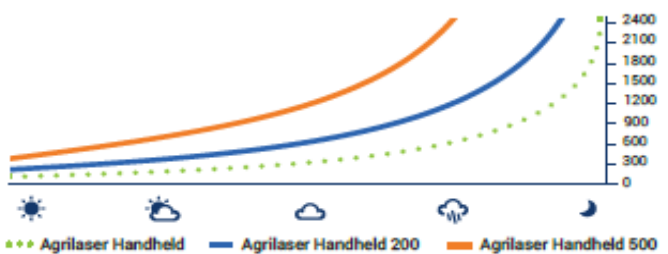

Estimated range for effective bird dispersal

The Agrilaser Handheld comes in three models with different laser output power: Agrilaser Handheld, Handheld 200 and 500. Choosing the right model is essential in order to generate a laser projection with sufficient contrast for effective bird dispersal.

Light conditions: A higher laser output power is recommended for use during bright light conditions.

Distance and beam angle: A higher laser output power balances out the loss of contrast due to spreading of the laser beam over a larger surface area.

Local environmental conditions (albedo): A higher laser output power is recommended for use in an environment with light absorbing surfaces.